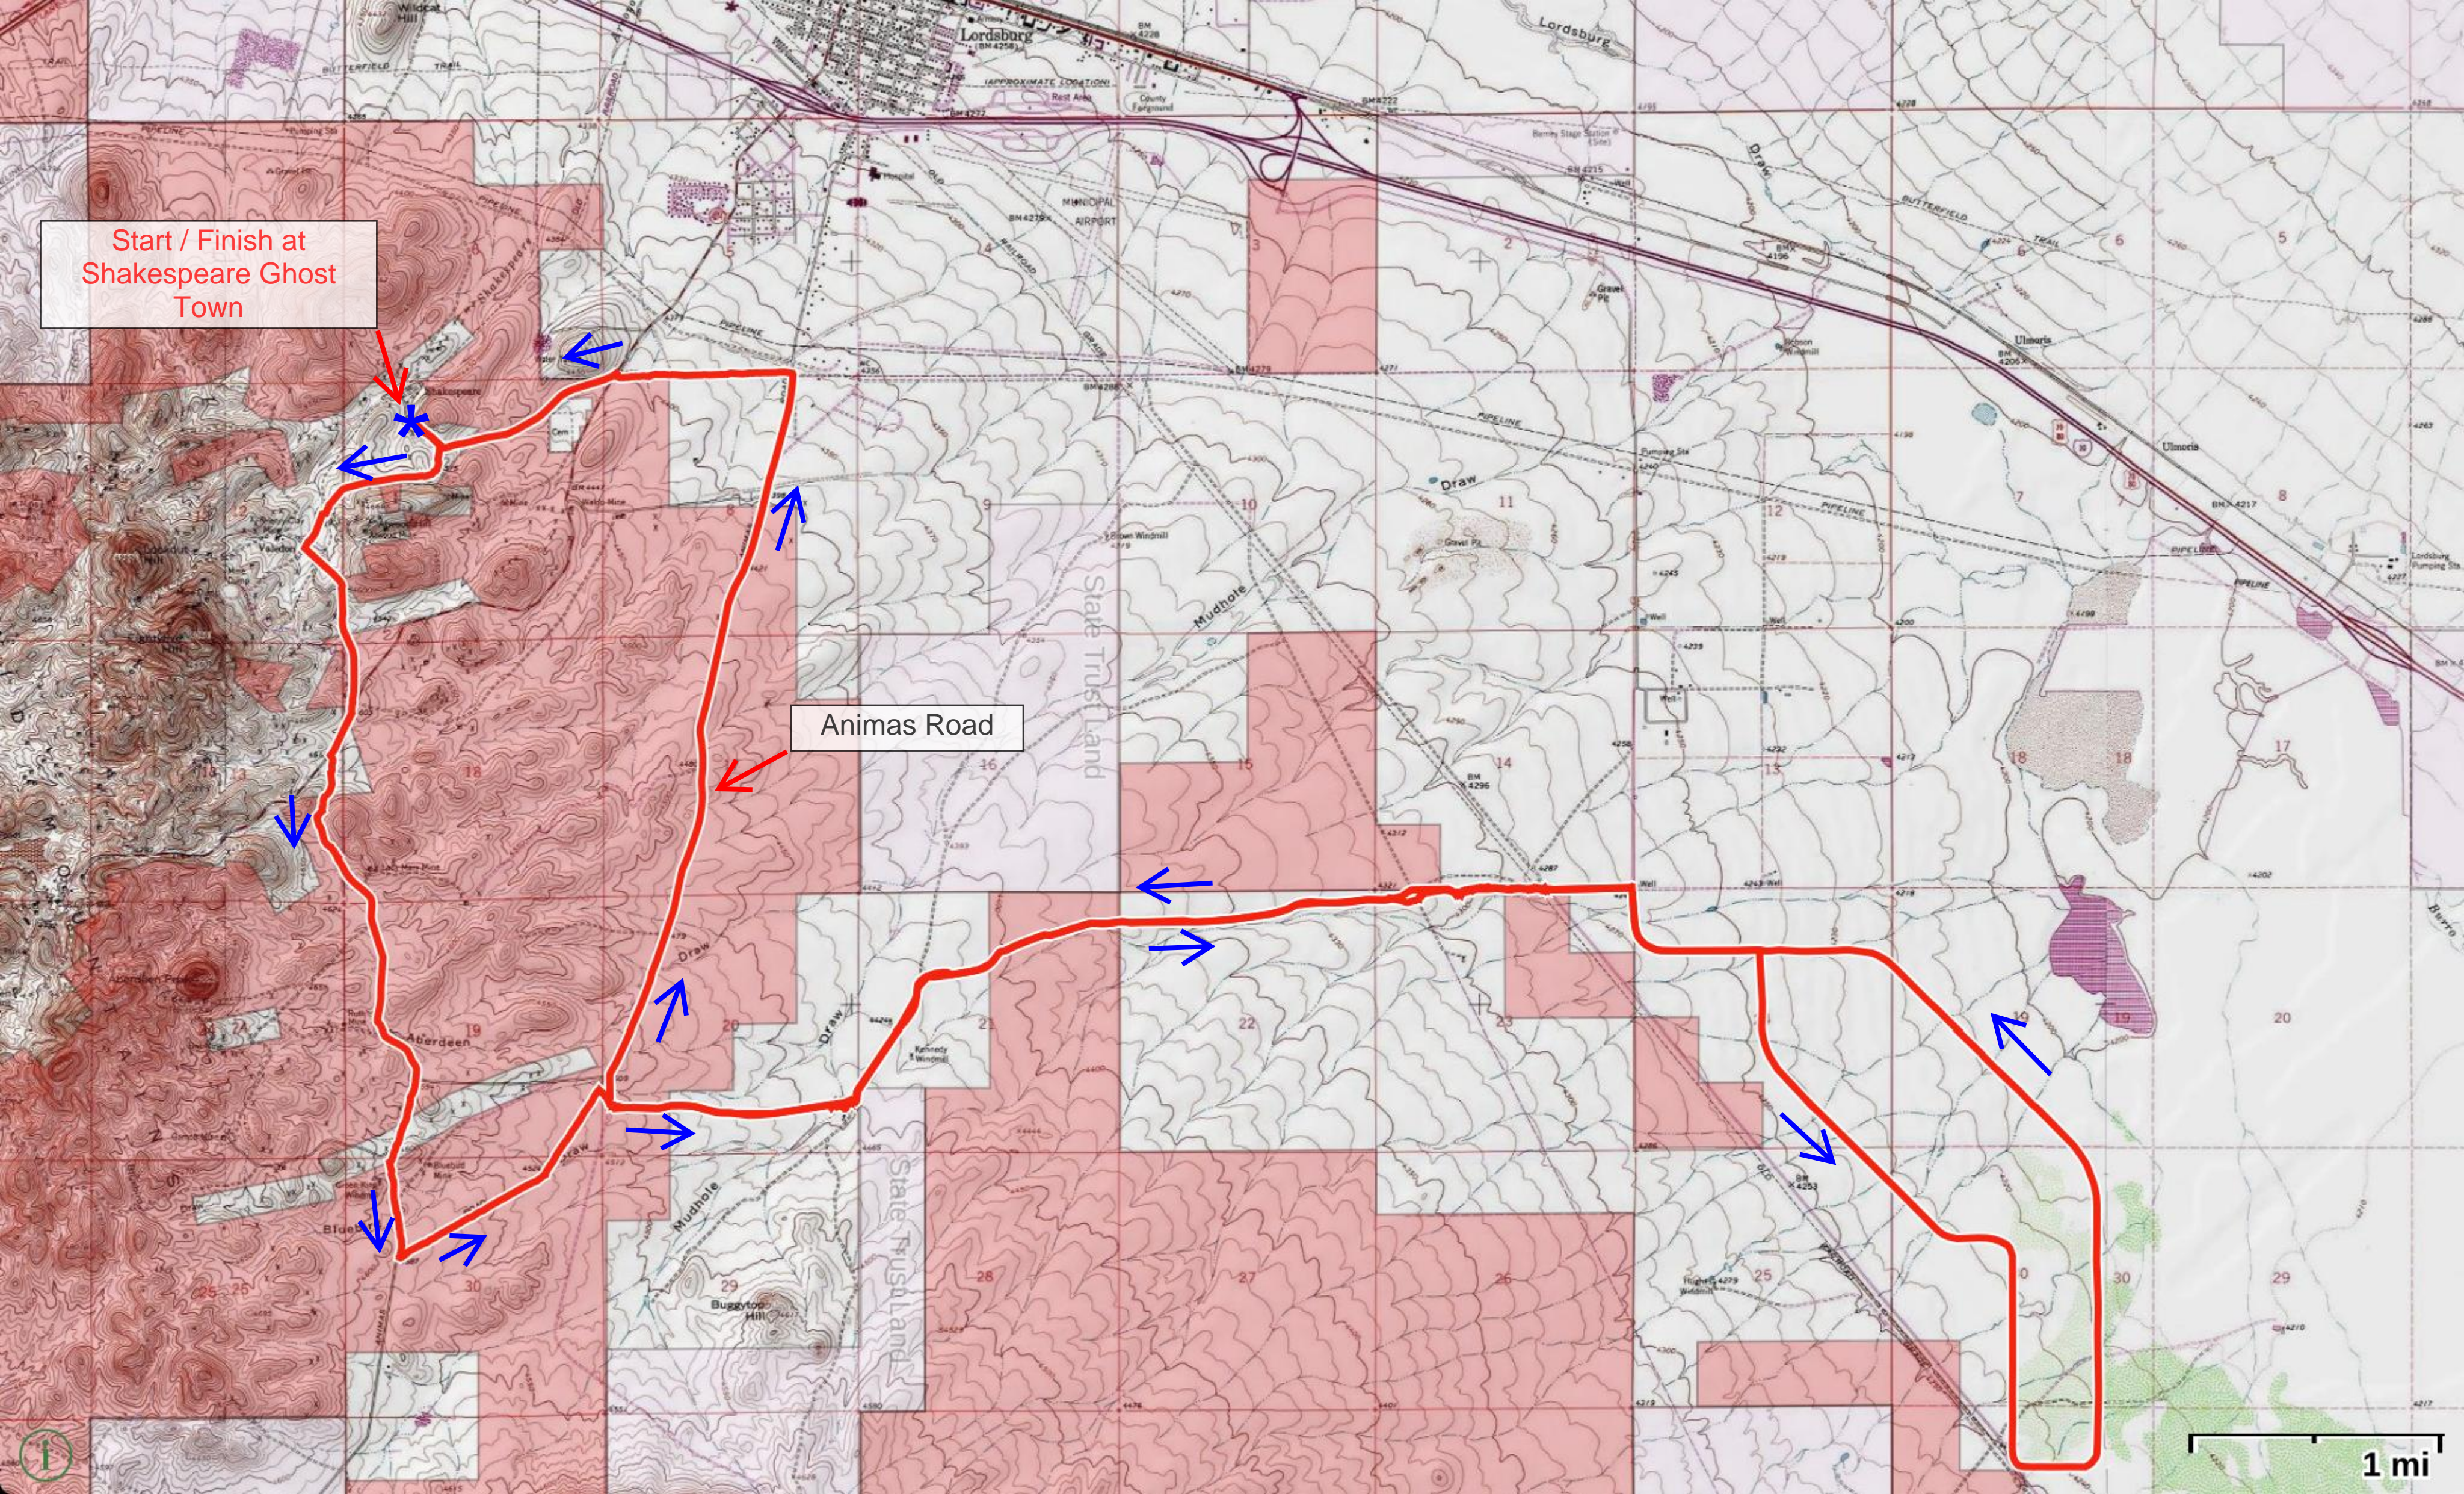

Start / Finish at Shakespeare Ghost Town

Animas Road

1 mi